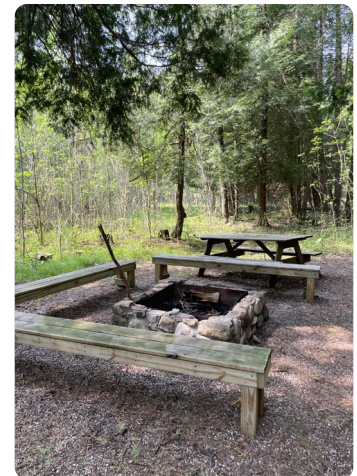

## Inside

- Wood fireplace
- Kitchen (stocked with basic kitchen equipment)
- 1 restroom (3 showers - 1 handicap accessible, sinks, and flush toilets)
- Mattress pads for sleeping on the floor
- Loft area for sleeping
- 1 room with 2 single beds
- Cubbies for storage of equipment
- Tables and chairs
- TV and DVD player (with movies)
- Games and books
- Sporting equipment
- Dutch ovens, pudgy pie makers, roasting forks
- Snowshoes - Available in winter