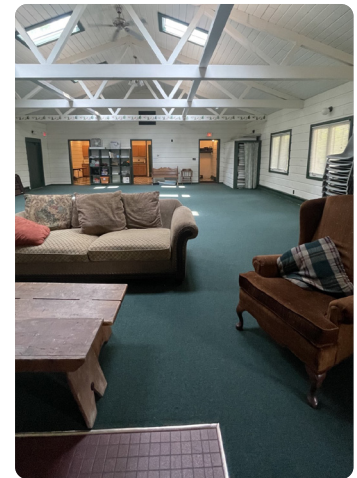

Pine Troop House

Heated
Hot and cold running water
Handicap accessible

Availability: Year-round
Capacity: 25

Inside

- Wood fireplace
- **Kitchen** (stocked with basic kitchen equipment)
- 1 **restroom** (1 handicap accessible shower, sinks, and flush toilets)
- **Mattress pads** for sleeping on the floor
  - **Cubbies** for storage of equipment
  - **Tables and chairs**
  - **TV and DVD player** (with movies)
  - **Games and books**
  - **Sporting equipment**
- **Dutch ovens, pudgy pie makers, roasting forks**
  - **Snowshoes** - Available in winter

Outdoors

- **Fire ring** with firewood provided

Scan Me for a
Virtual Tour of
the Building!